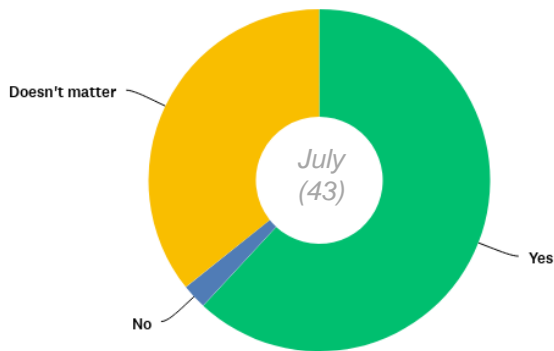

special events or otherwise, will you support the Trustees in their insistence that anyone wanting to enter the Sanctuary will have to present the Provincial COVID Vaccination Passport?