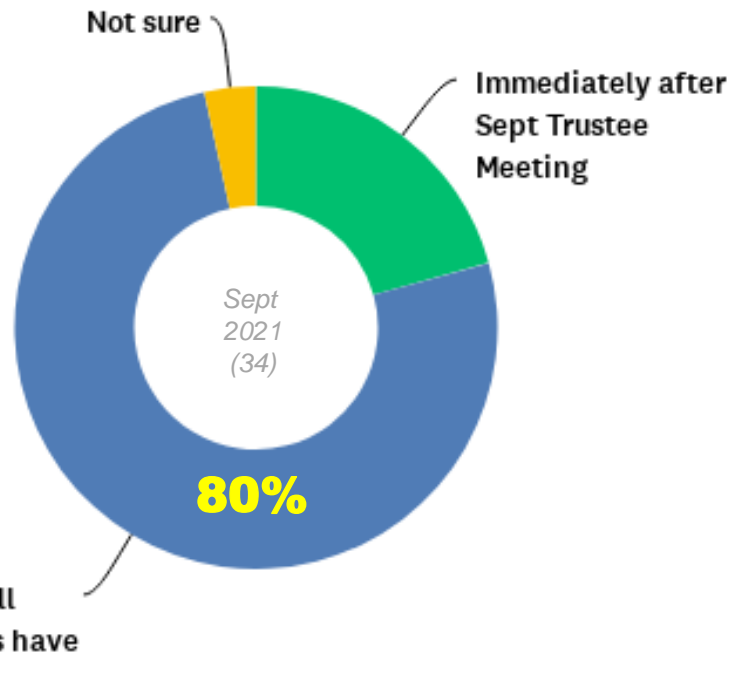

After the Trustees meeting before St Michaels Day, would you prefer we open immediately, with Provincial & Diocesan Restrictions, or would you prefer we wait until after all Restrictions are lifted?

Re-Open?