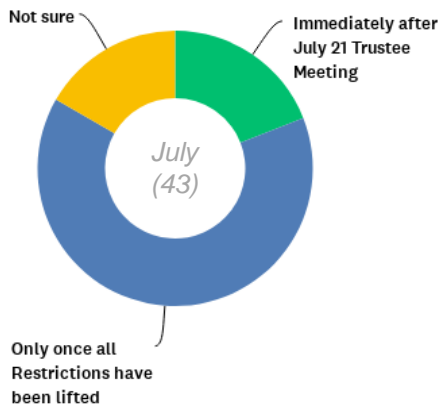

After the Trustees meeting before St Michaels Day, would you prefer we open immediately, with Provincial & Diocesan Restrictions, or would you prefer we wait until after all Restrictions are lifted?

Re-Open?